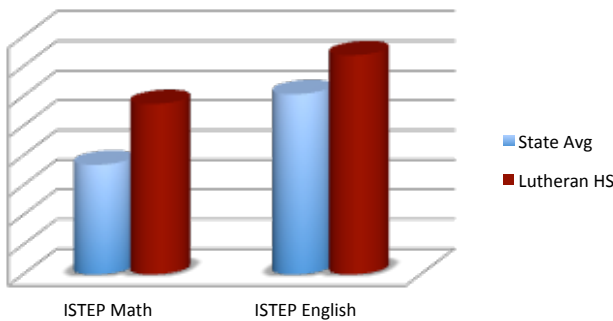

ACADEMICS

GRADE A SCHOOL!

College Plans

SAT TEST RESULTS

ACT TEST RESULTS

LHS ranks in the top 25% of all schools in the State of Indiana on passing their Advanced Placement (AP) tests.

I-STEP TEST RESULTS

Maximum state credit earned for graduation rate and college prep curriculum.

4-Star ★★★★★ School

Snapshot of LHS Students...

DEMOGRAPHICS

Male/Female

Ethnicity

Church Affiliation

LUTHERAN HIGH SCHOOL

By the Numbers