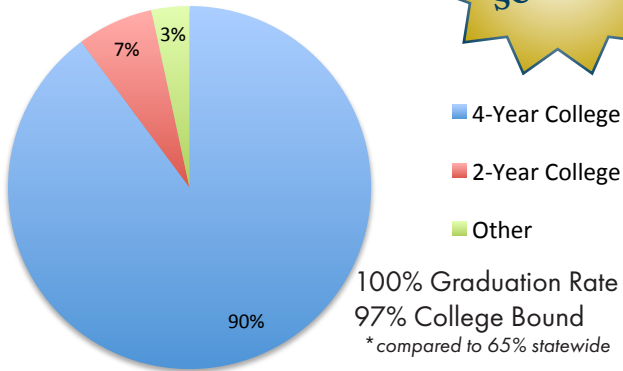

ACADEMICS

GRADE A SCHOOL!

College Plans

SAT TEST RESULTS

ACT TEST RESULTS

LHS ranks in the top 25% of all schools in the State of Indiana on passing their Advanced Placement (AP) tests.

I-STEP TEST RESULTS

Maximum state credit earned for graduation rate and college prep curriculum.

4-Star ★★★★★ School

Snapshot of LHS Students...

DEMOGRAPHICS

Male/Female

Ethnicity

Church Affiliation

LUTHERAN HIGH SCHOOL

By the Numbers