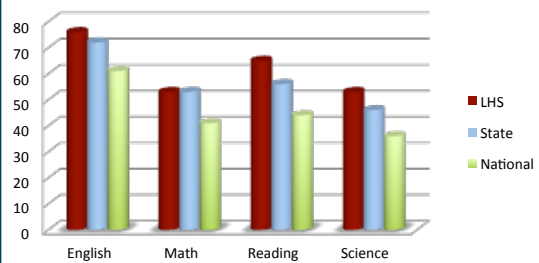

ACADEMICS

GRADE A SCHOOL!

College Plans

SAT TEST RESULTS

ACT TEST RESULTS

LHS ranks in the top 25% of all schools in the State of Indiana on passing their Advanced Placement (AP) tests.

I-STEP TEST RESULTS

Maximum state credit earned for graduation rate and college prep curriculum.

4-Star ★★★★★ School

Snapshot of LHS Students...

DEMOGRAPHICS

Male/Female

Ethnicity

Church Affiliation

LUTHERAN HIGH SCHOOL

By the Numbers