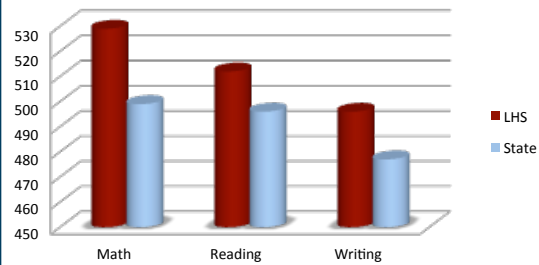

ACADEMICS

GRADE A SCHOOL!

College Plans

SAT TEST RESULTS

ACT TEST RESULTS

LHS ranks in the top 25% of all schools in the State of Indiana on passing their Advanced Placement (AP) tests.

I-STEP TEST RESULTS

Maximum state credit earned for graduation rate and college prep curriculum.